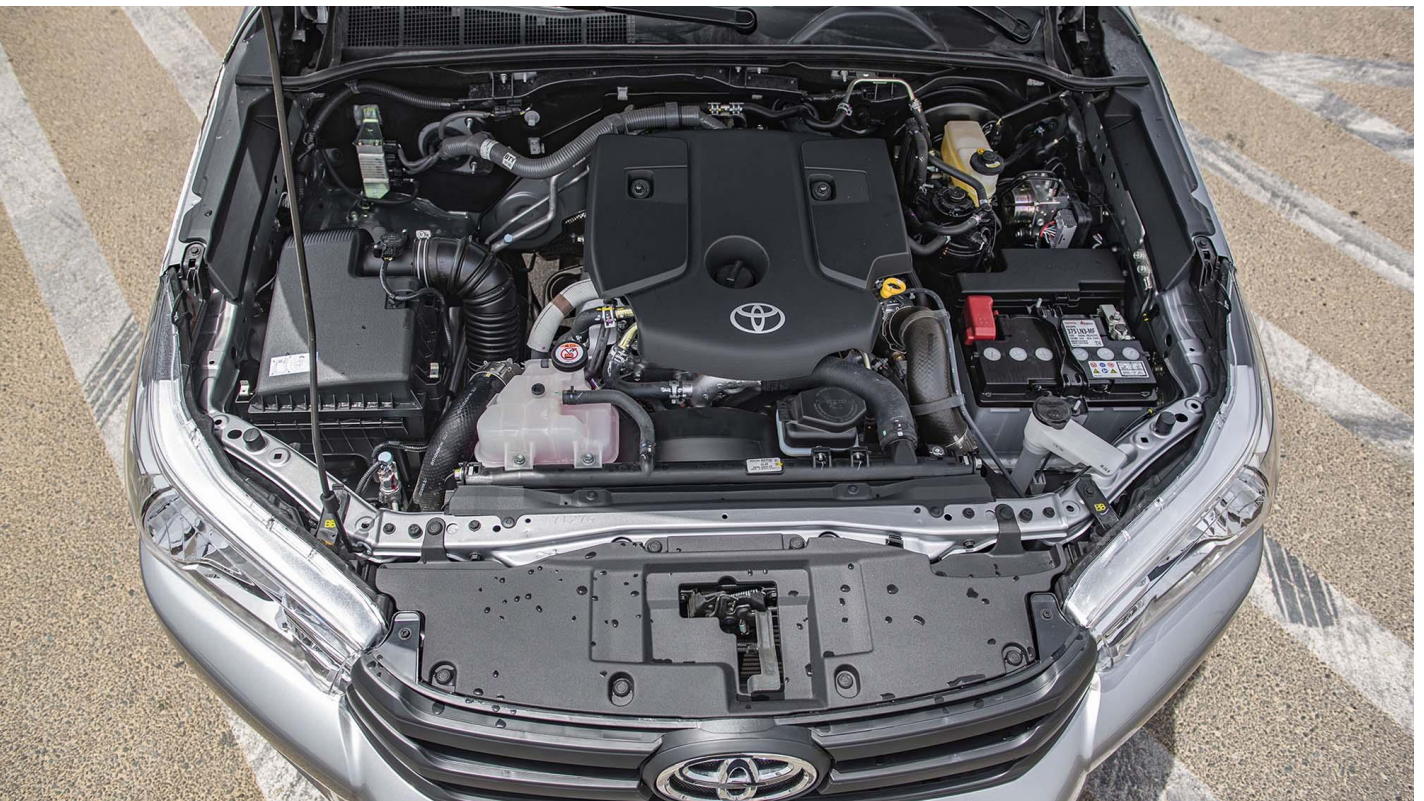

Milele
Automotive, Mobility, and Beyond

Ras Al Khor3, Dubai - UAE

P.O Box 6339

+971504996459

info@milele.com

www.milele.com

www.milele.com

Click Here