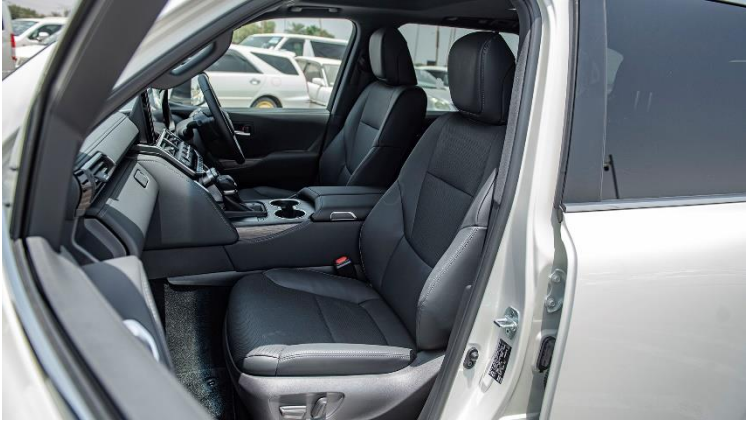

- @MileleMotors
- @MileleCorp
- @MileleMotors
- @MileleCorp
- @MileleCorp

Head Office
P.O.Box 6339
AF – O3, Block A, Samari retail
Ras Al Khor3, Dubai – UAE
Tel: +971 50 499 6459
Mail: info@milele.com