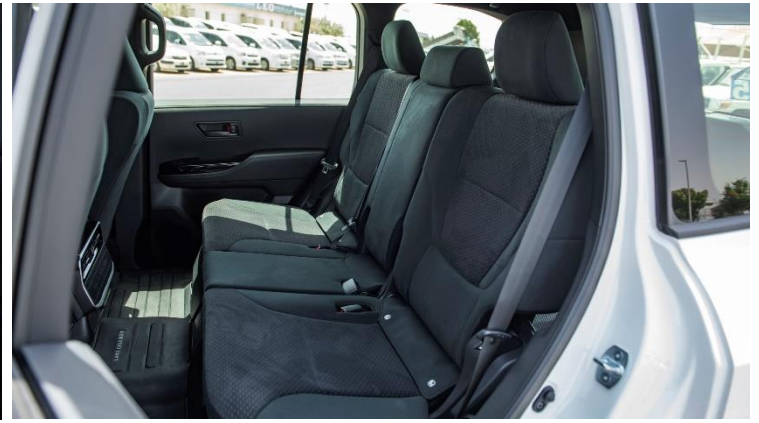

- @MileleMotors
- @MileleCorp
- @MileleMotors
- @MileleCorp
- @MileleCorp

Head Office
P.O.Box 6339
AF – O3, Block A, Samari retail
Ras Al Khor3, Dubai – UAE
Tel: +971 50 499 6459
Mail: info@milele.com