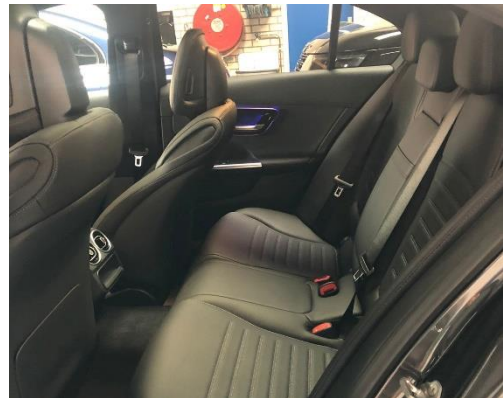

Panoramic sliding sunroof/glass roof
9-speed automatic transmission
Cruise control
Instrument cluster display M

-  @MileleMotors
-  @MileleCorp
-  @MileleMotors
-  @MileleCorp
-  @MileleCorp

- Tire pressure monitor (TPM)
- Sports suspension
- Electrically folding exterior mirrors
- Free map data updates for 3 years
- Speed sign recognition
- Rating, country group EURO-NCAP
- Headliner, black fabric
- Connect 20 Mid (NTG7)
- DAB digital radio standard (Digital Audio Broadcast)
- Trailer coupling
- Standard anti-theft alarm system (ATA)
- Netherlands
- Speed/load index 93Y XL+96Y XL
- Air-conditioning system
- Logo projection via mirror