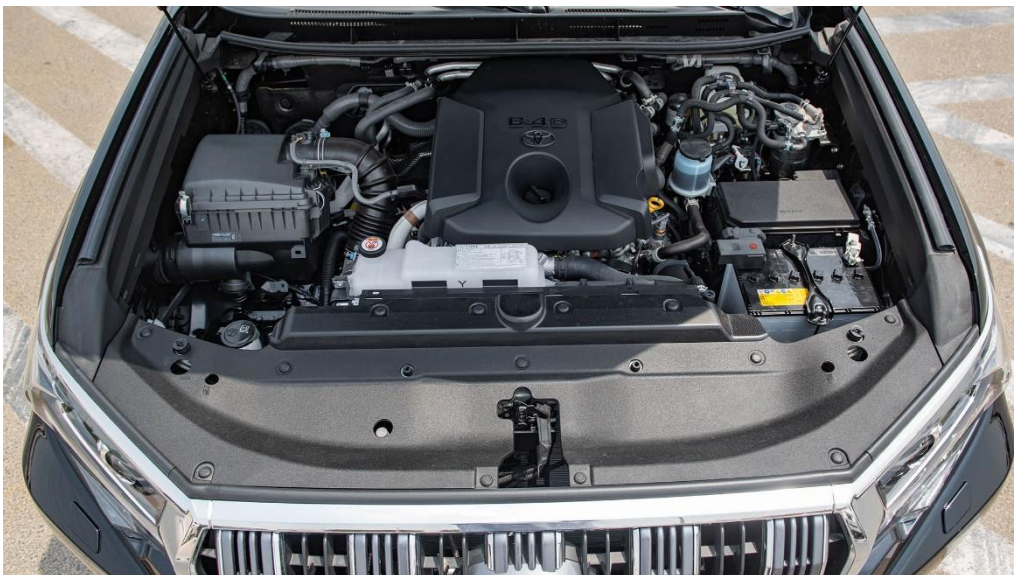

- @MileleMotors
- @MileleCorp
- @MileleMotors
- @MileleCorp
- @MileleCorp

Head Office
P.O.Box 6339
AF – O3, Block A, Samari retail
Ras Al Khor3, Dubai – UAE
Tel: +971 50 499 6459
Mail: info@milele.com