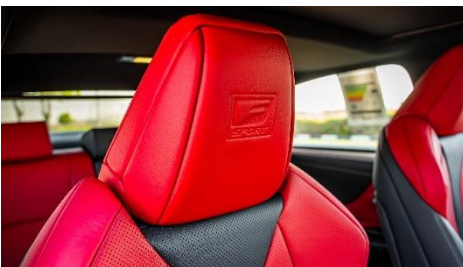

- @MileleMotors
- @MileleCorp
- @MileleMotors
- @MileleCorp
- @MileleCorp