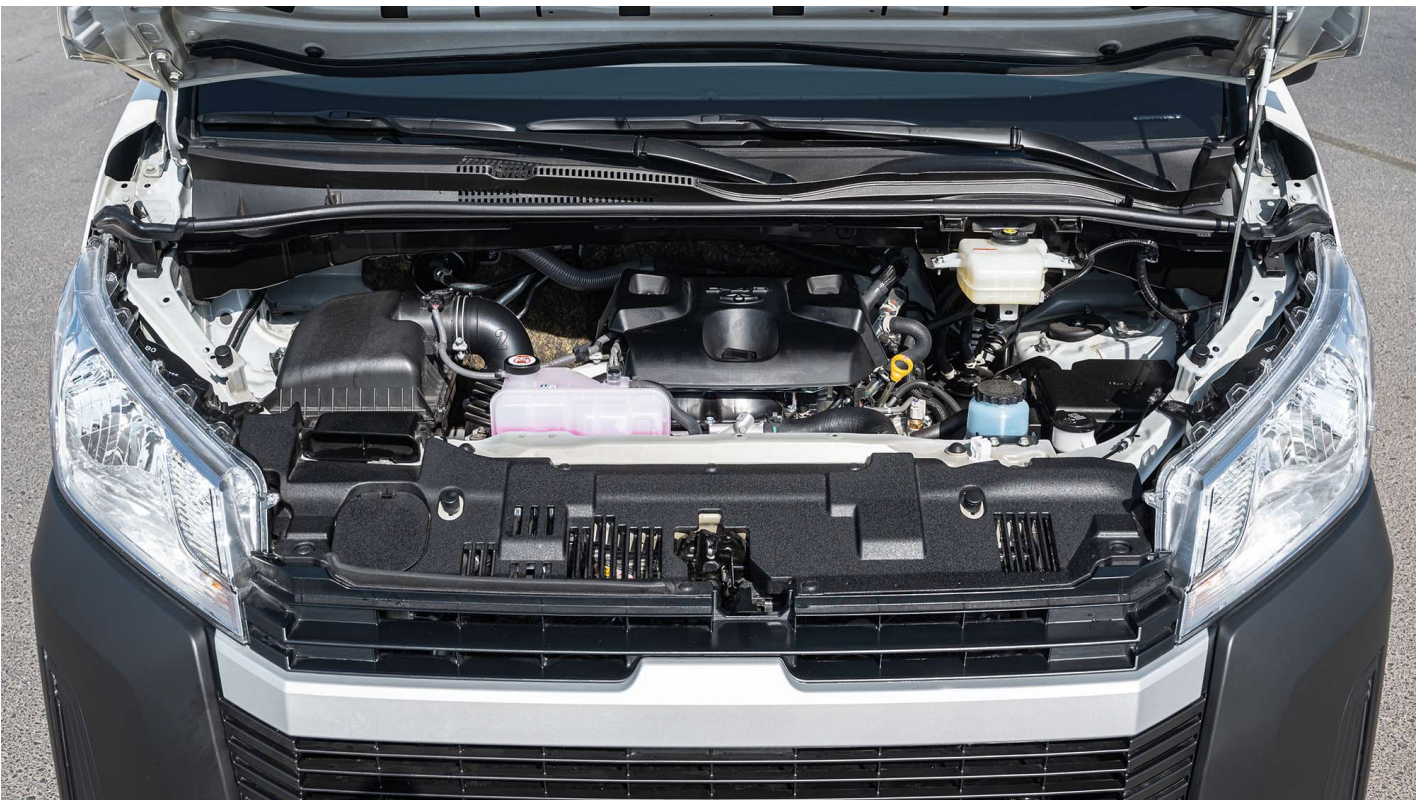

Milele
Automotive, Mobility, and Beyond

Ras Al Khor3, Dubai - UAE

P.O Box 6339

+971504996459

info@milele.com

www.milele.com

www.milele.com

[Click Here](#)