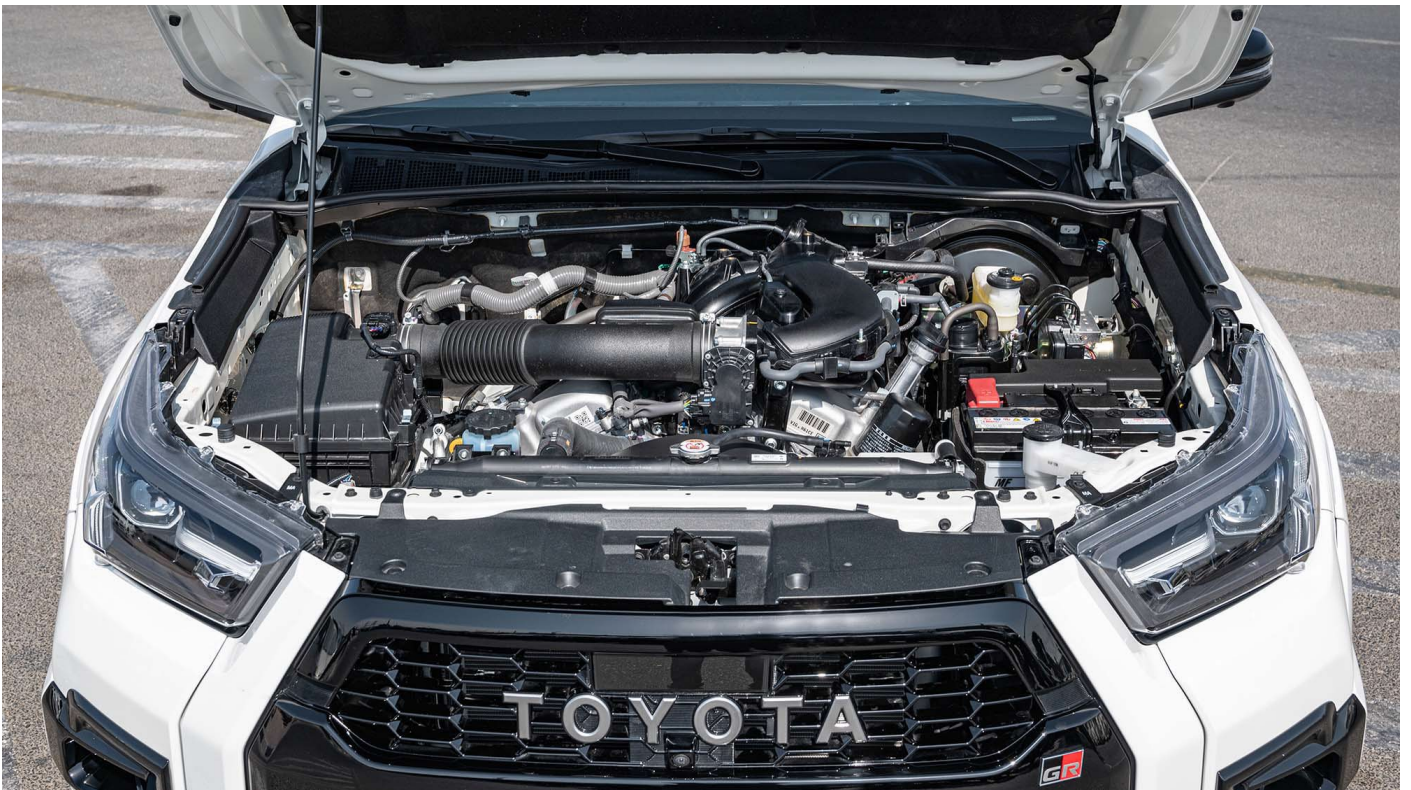

Milele
Automotive, Mobility, and Beyond

Ras Al Khor3, Dubai - UAE

P.O Box 6339

+971504996459

info@milele.com

www.milele.com

www.milele.com

[Click Here](#)