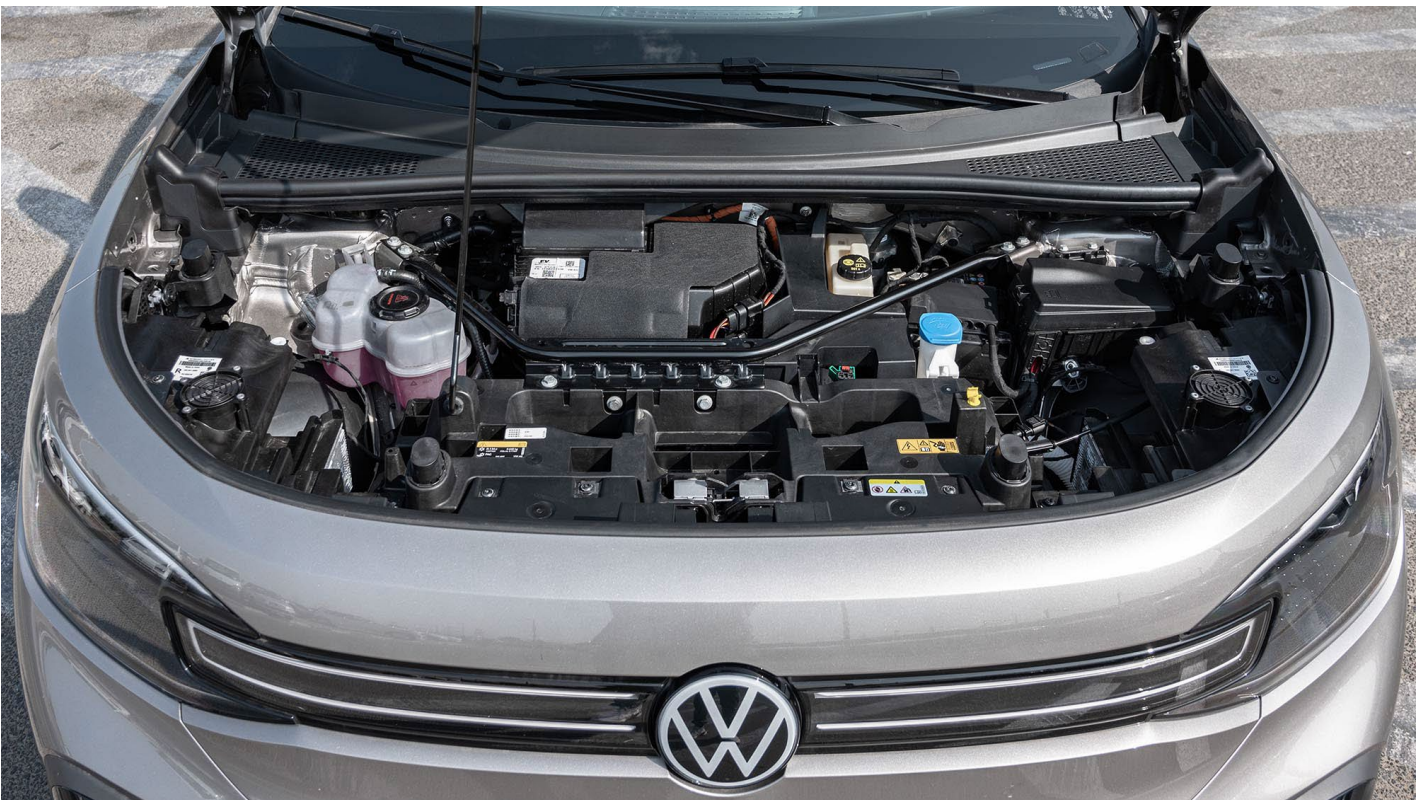

Milele
Automotive, Mobility, and Beyond

Ras Al Khor3, Dubai - UAE

P.O Box 6339

+971504996459

info@milele.com

www.milele.com

www.milele.com

[Click Here](#)