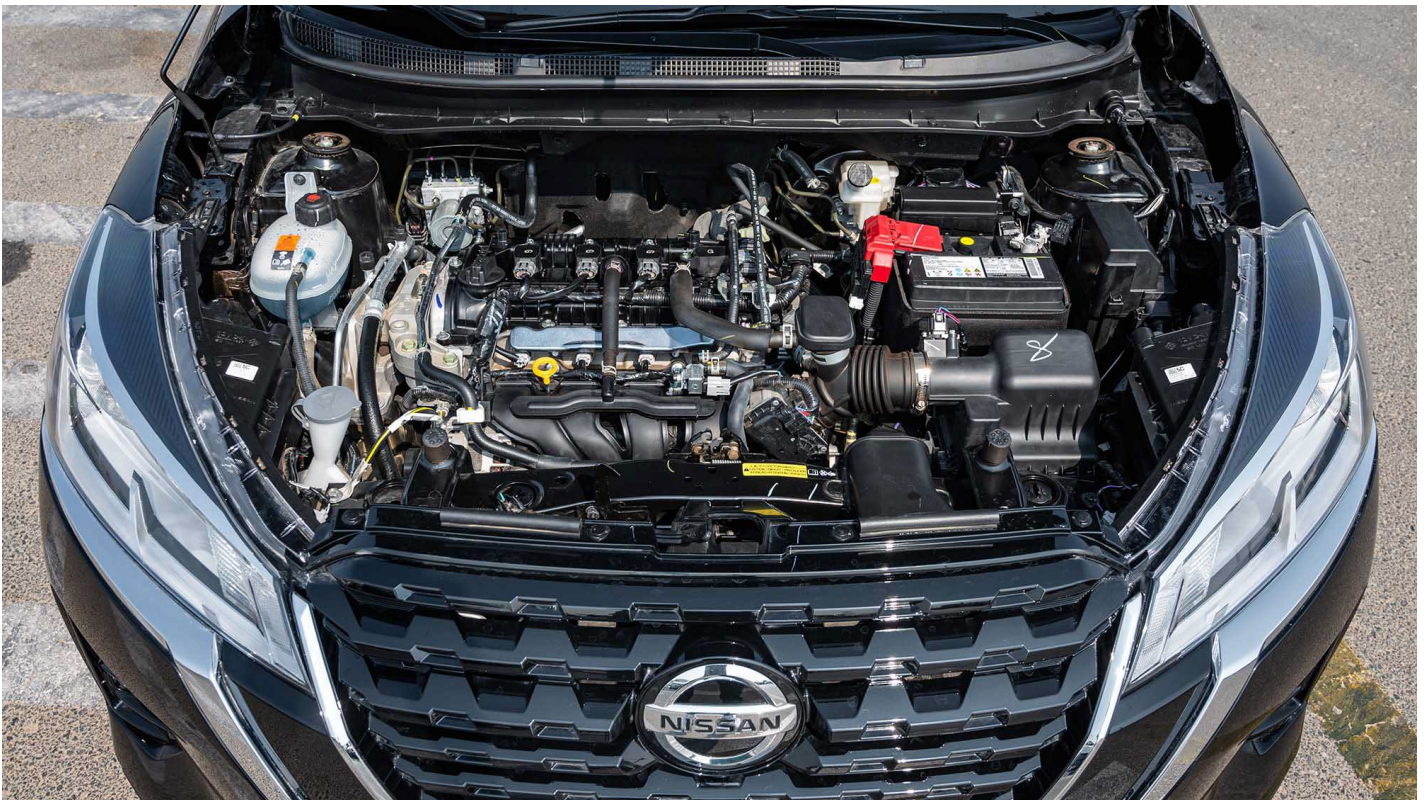

Milele
Automotive, Mobility, and Beyond

Ras Al Khor3, Dubai - UAE

P.O Box 6339

+971504996459

info@milele.com

www.milele.com

www.milele.com

[Click Here](#)