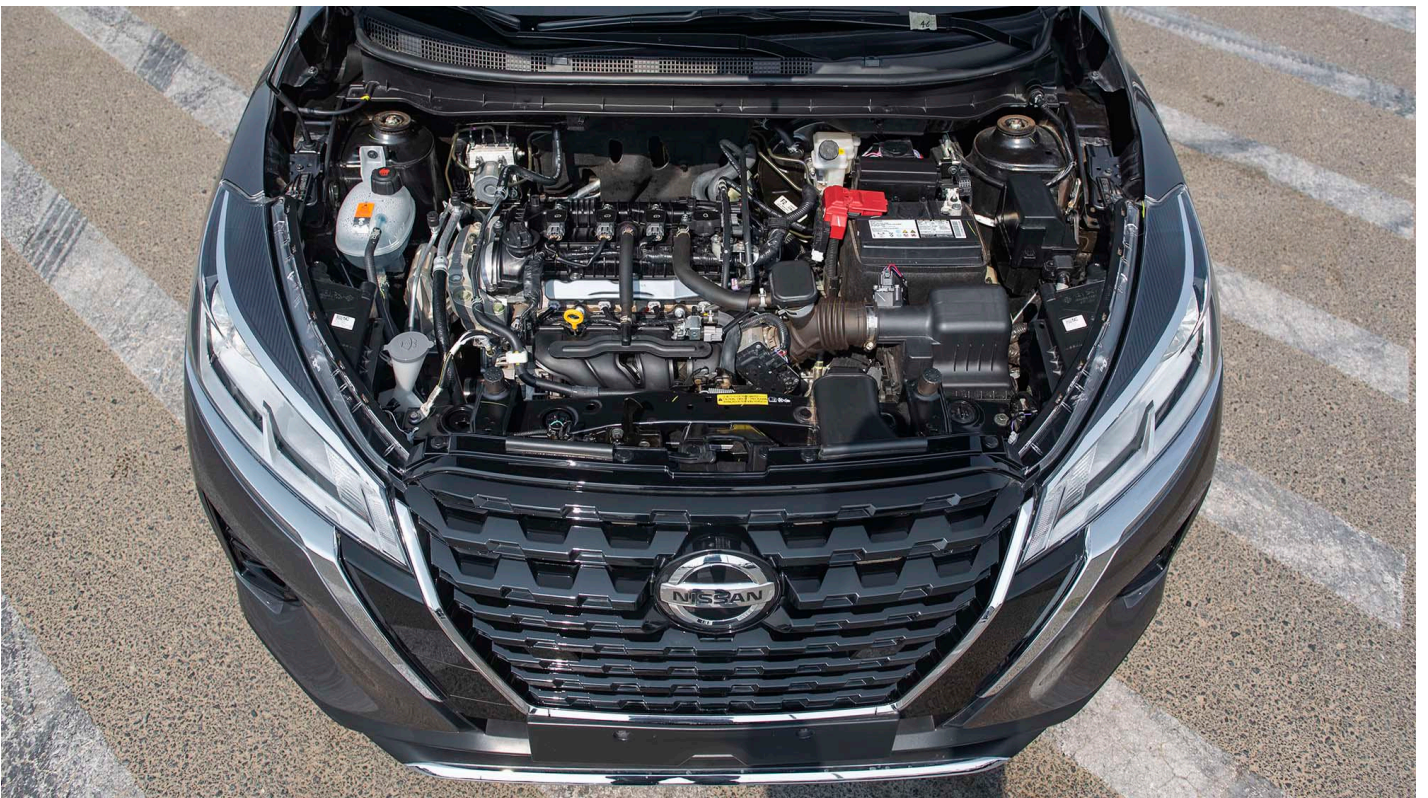

Milele
Automotive, Mobility, and Beyond

Ras Al Khor3, Dubai - UAE

P.O Box 6339

+971504996459

info@milele.com

www.milele.com

www.milele.com

[Click Here](#)