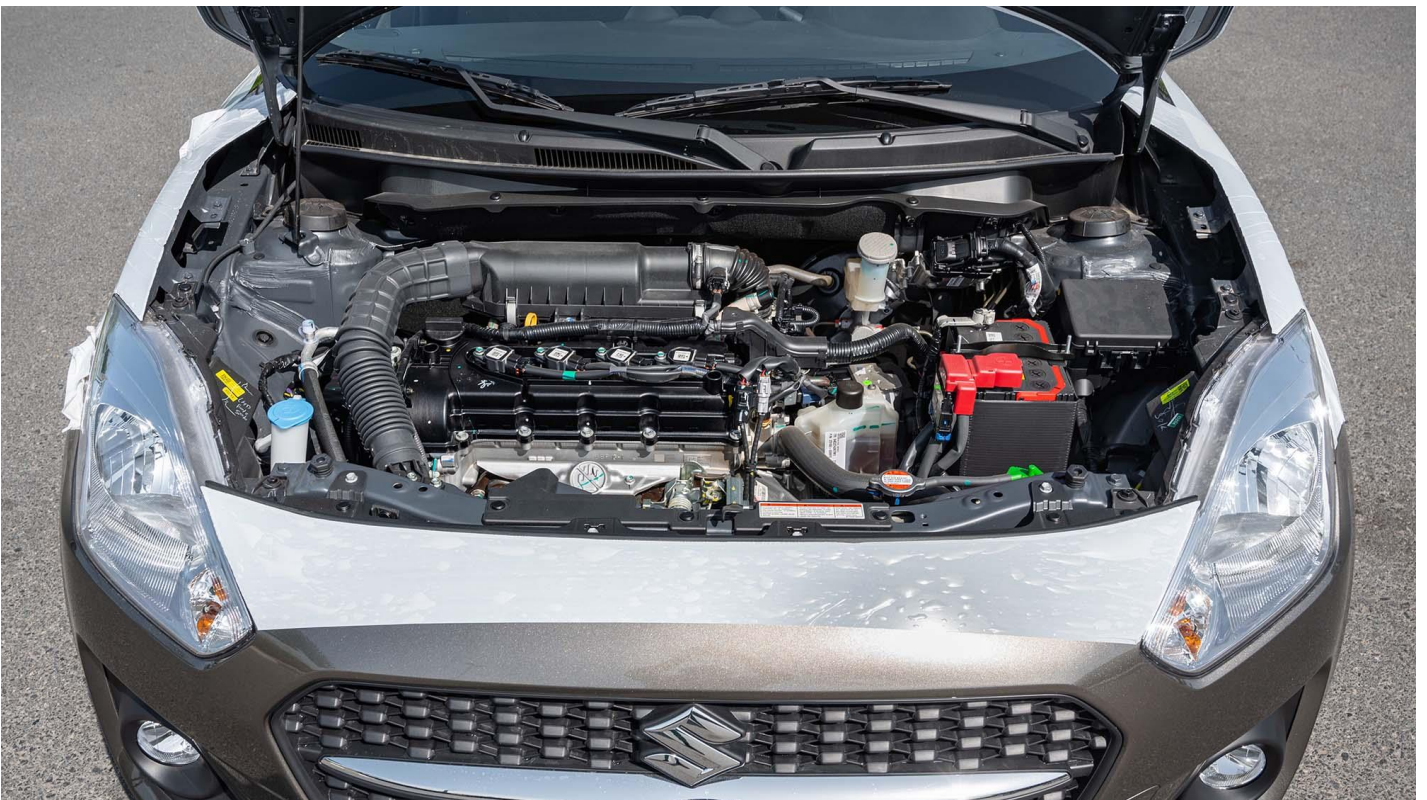

Milele
Automotive, Mobility, and Beyond

Ras Al Khor3, Dubai - UAE

P.O Box 6339

+971504996459

info@milele.com

www.milele.com

www.milele.com

[Click Here](#)