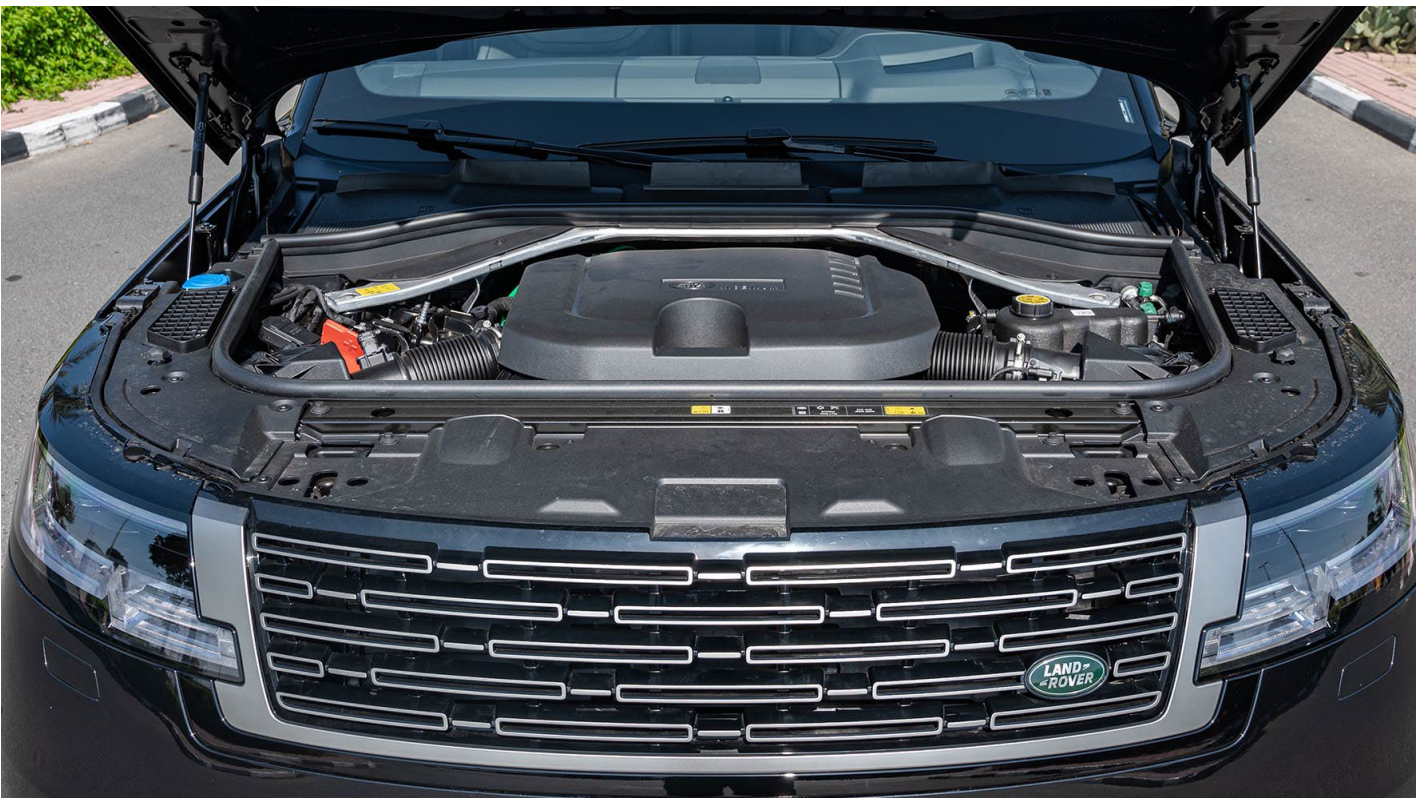

Milele
Automotive, Mobility, and Beyond

Ras Al Khor3, Dubai - UAE

P.O Box 6339

+971504996459

info@milele.com

www.milele.com

www.milele.com

Click Here