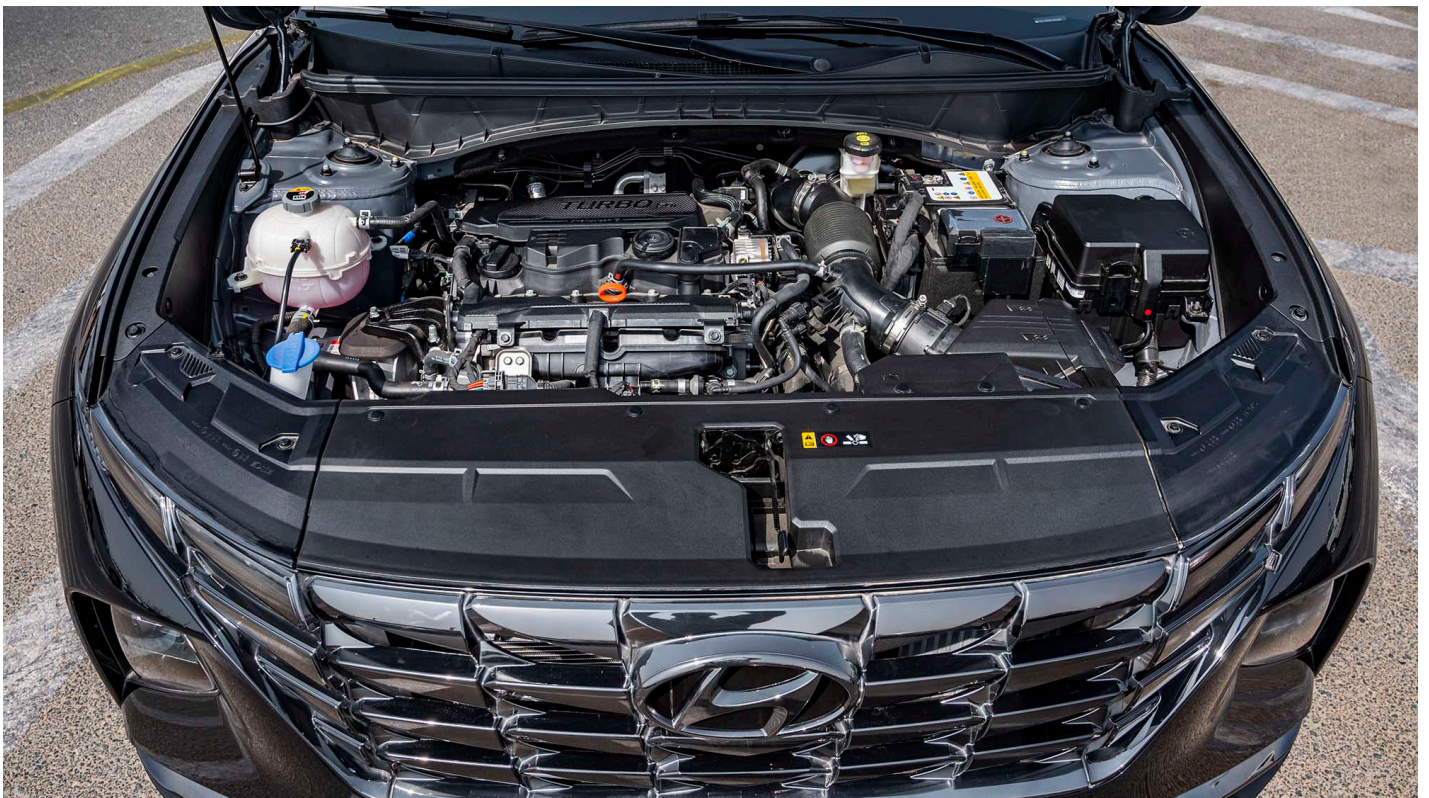

Milele
Automotive, Mobility, and Beyond

Ras Al Khor3, Dubai - UAE

P.O Box 6339

+971504996459

info@milele.com

www.milele.com

www.milele.com

Click Here