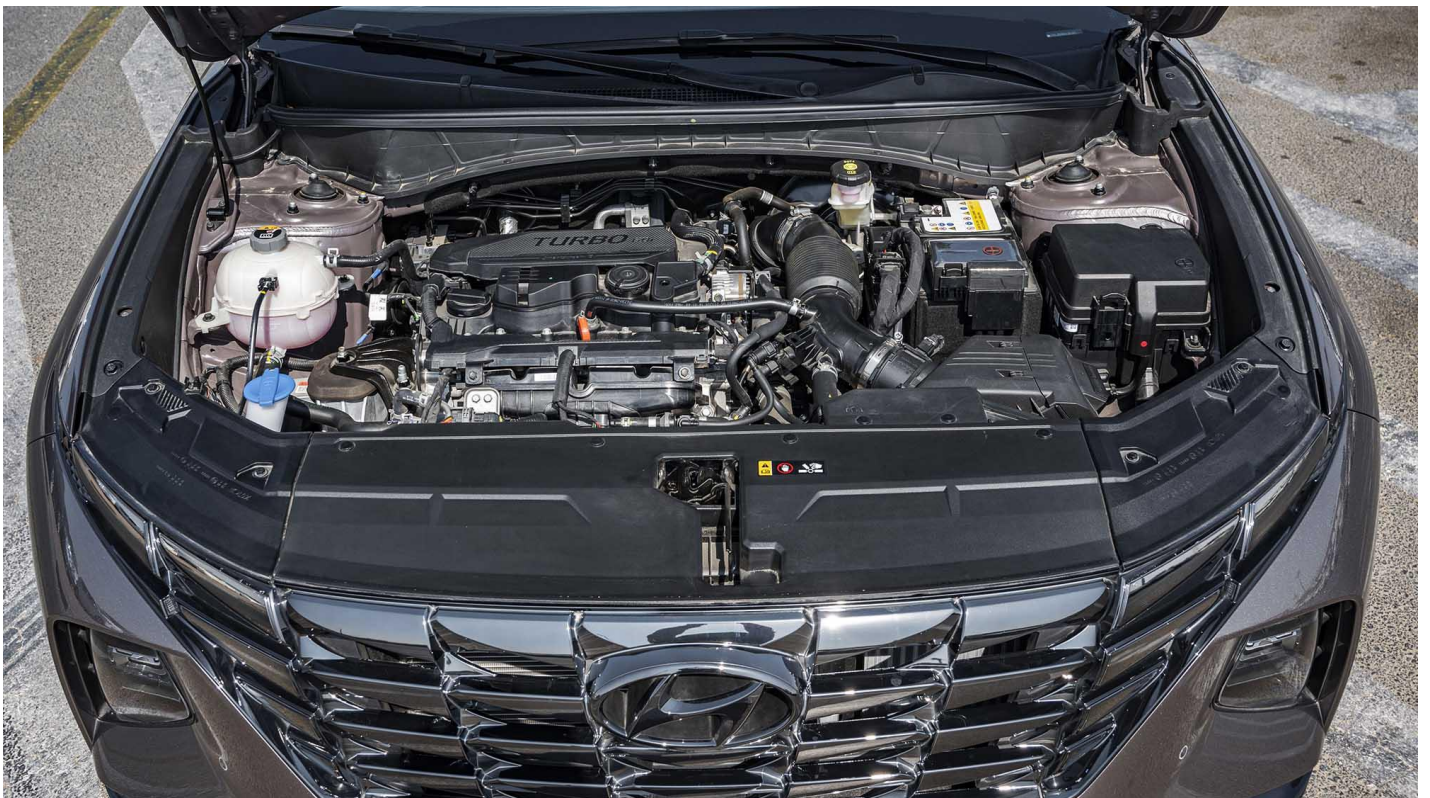

Milele
Automotive, Mobility, and Beyond

Ras Al Khor3, Dubai - UAE

P.O Box 6339

+971504996459

info@milele.com

www.milele.com

www.milele.com

[Click Here](#)