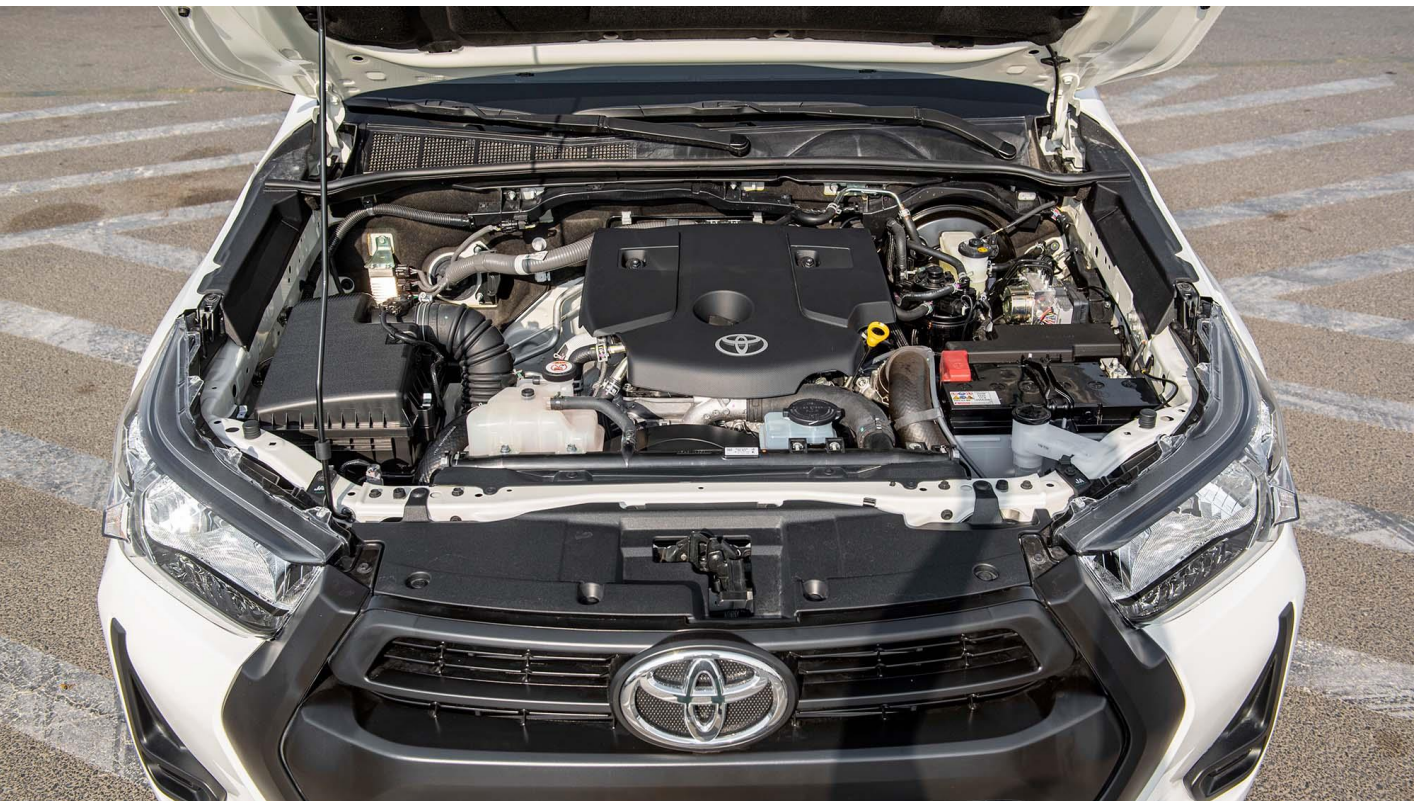

Milele
Automotive, Mobility, and Beyond

Ras Al Khor3, Dubai - UAE

P.O Box 6339

+971504996459

info@milele.com

www.milele.com

www.milele.com

[Click Here](#)