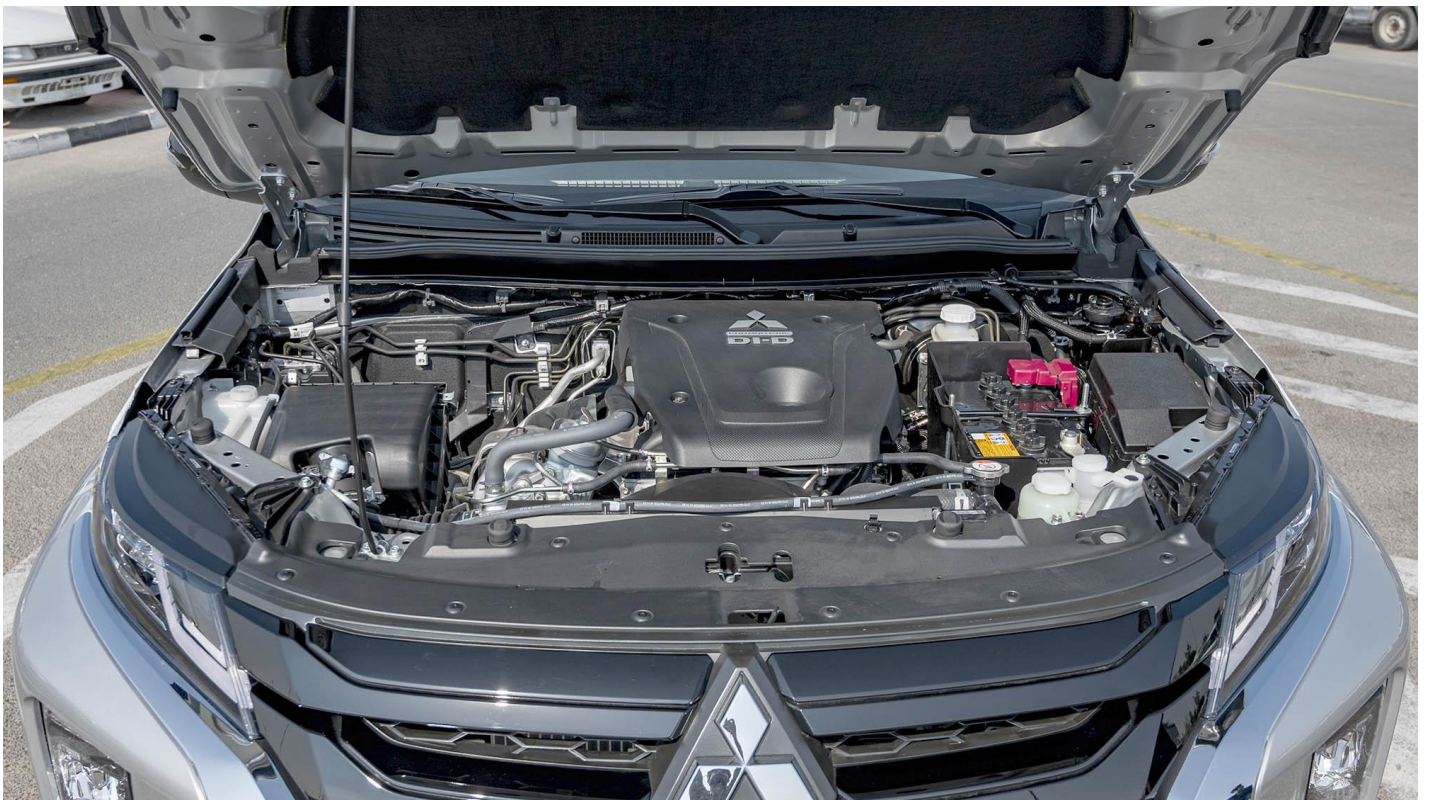

Milele
Automotive, Mobility, and Beyond

Ras Al Khor3, Dubai - UAE

P.O Box 6339

+971504996459

info@milele.com

www.milele.com

www.milele.com

[Click Here](#)