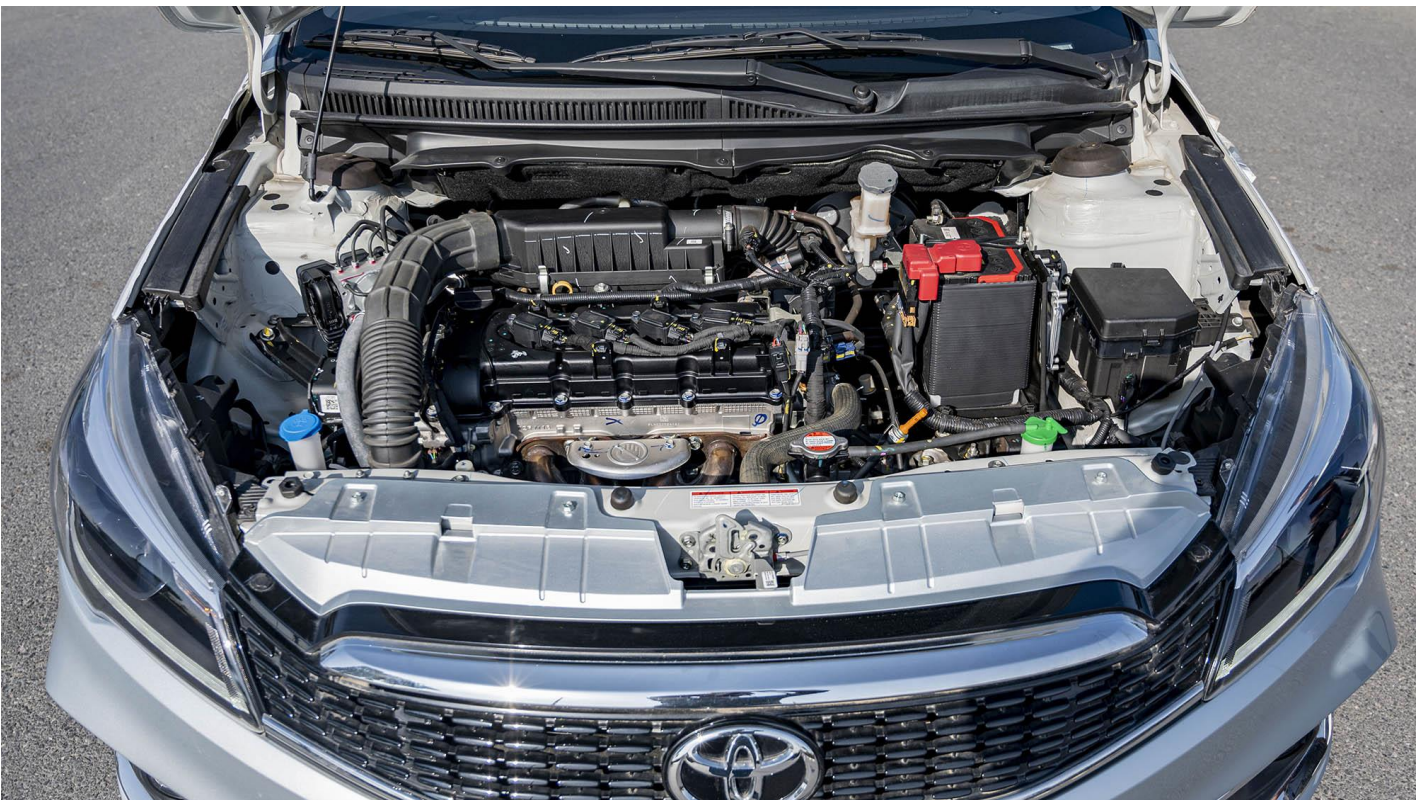

Milele
Automotive, Mobility, and Beyond

Ras Al Khor3, Dubai - UAE

P.O Box 6339

+971504996459

info@milele.com

www.milele.com

www.milele.com

[Click Here](#)