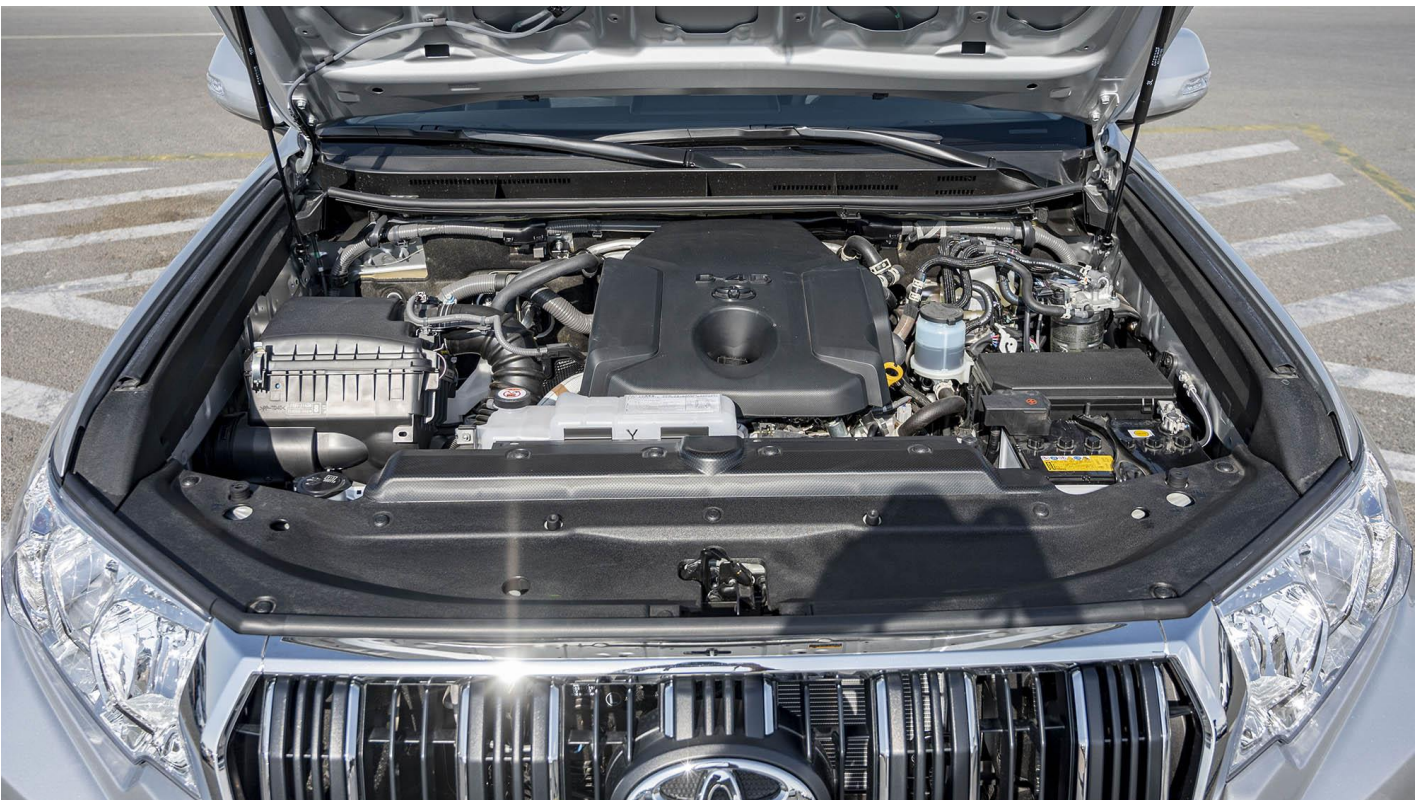

Milele
Automotive, Mobility, and Beyond

Ras Al Khor3, Dubai - UAE

P.O Box 6339

+971504996459

info@milele.com

www.milele.com

www.milele.com

[Click Here](#)