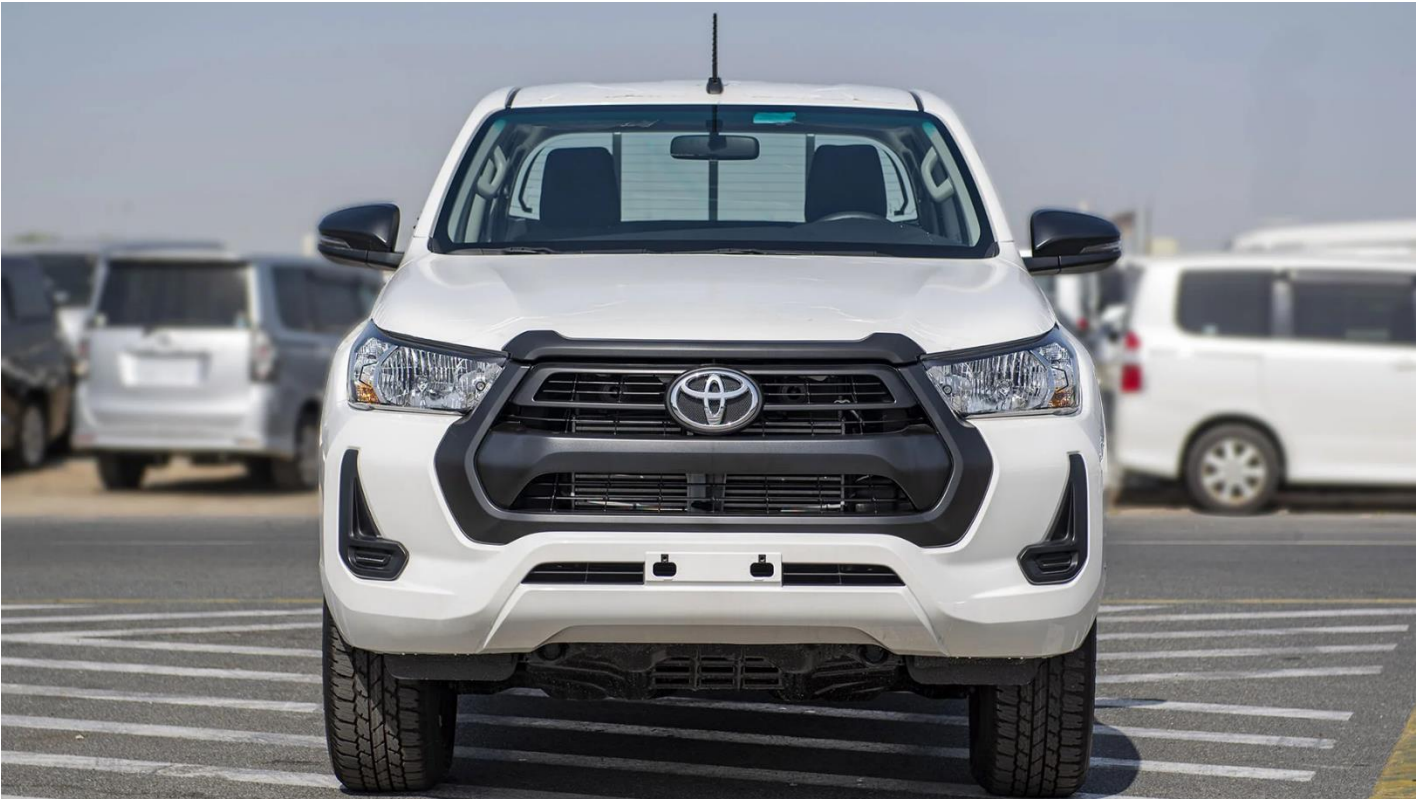

Milele
Automotive, Mobility, and Beyond

Ras Al Khor3, Dubai - UAE

P.O Box 6339

+971504996459

info@milele.com

www.milele.com

www.milele.com