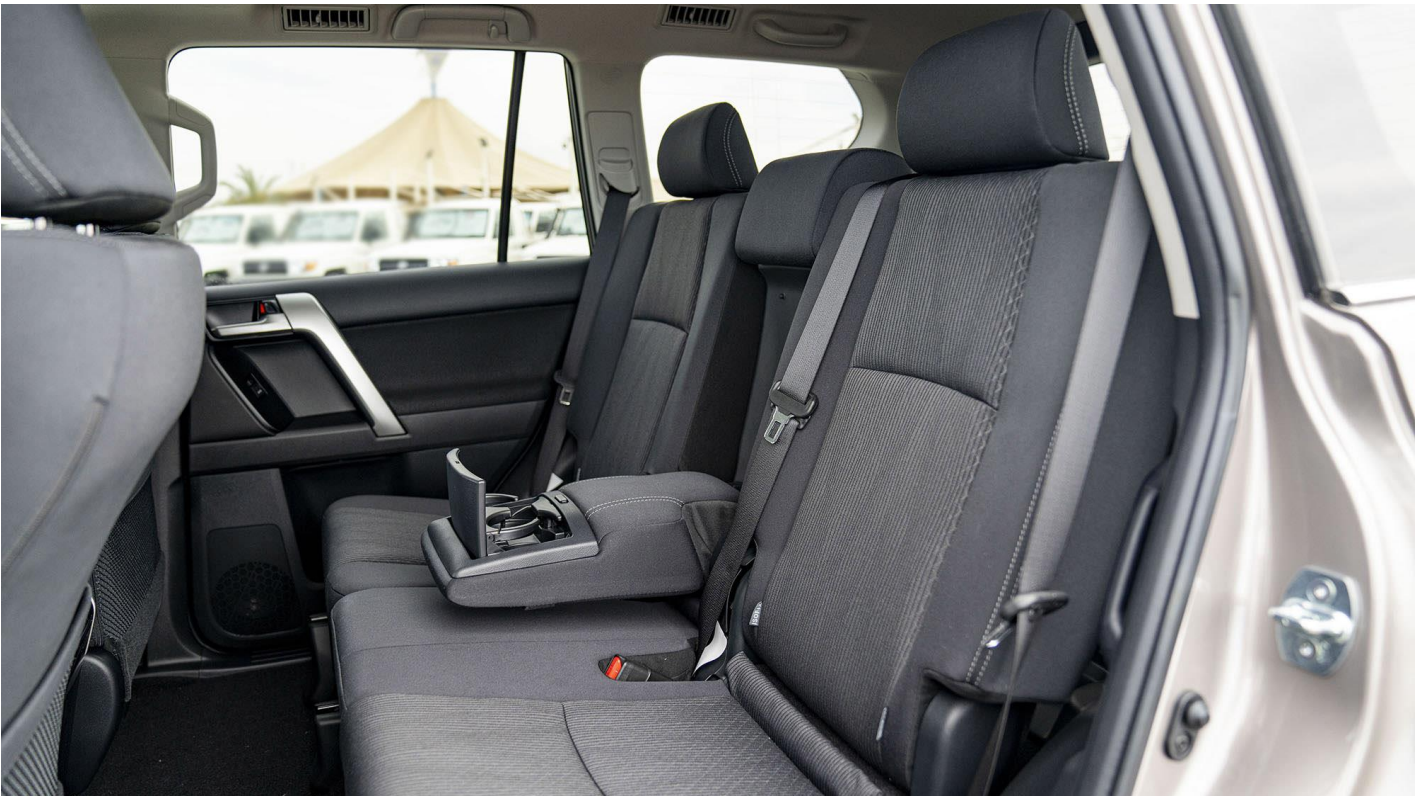

Milele
Automotive, Mobility, and Beyond

Ras Al Khor3, Dubai - UAE

P.O Box 6339

+971504996459

info@milele.com

www.milele.com

www.milele.com

Click Here