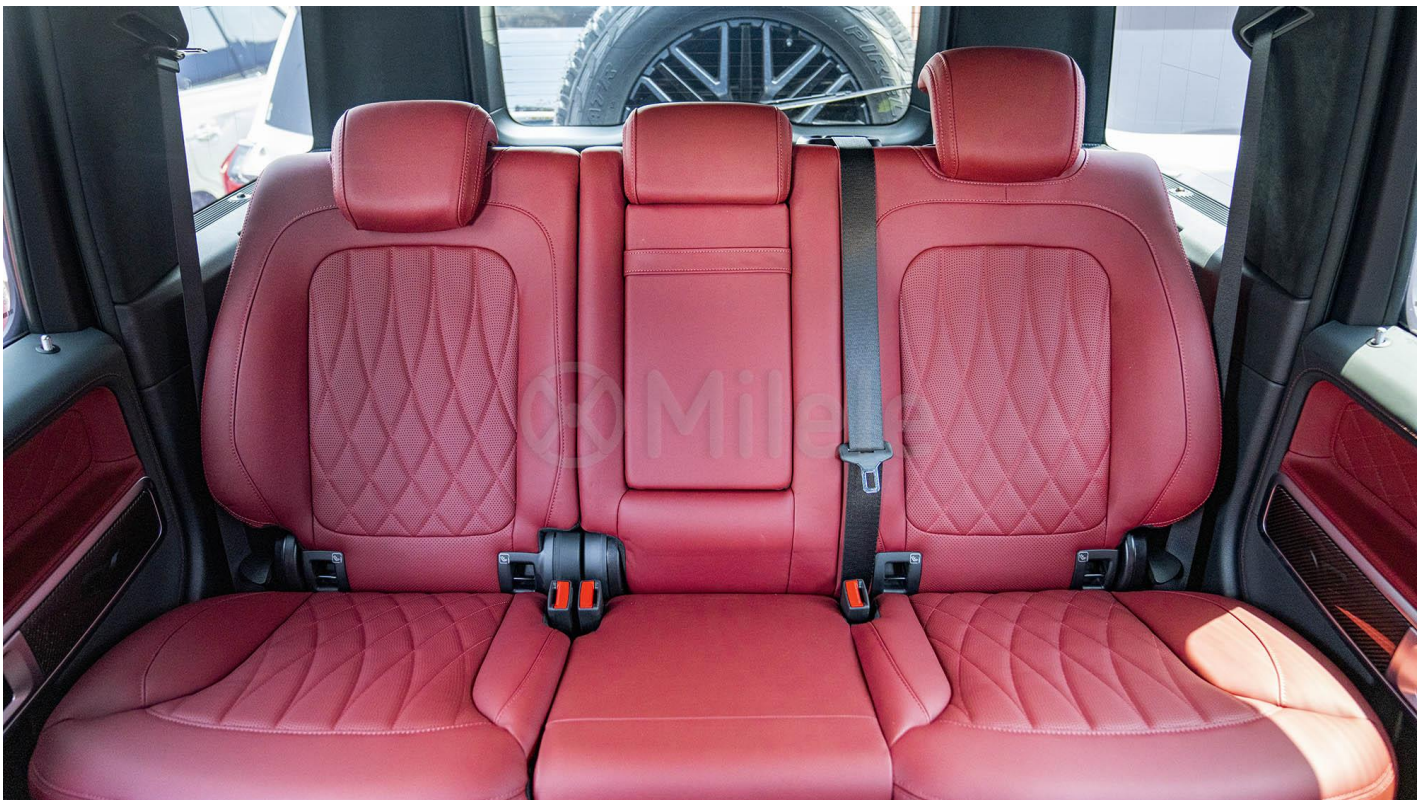

Milele
Automotive, Mobility, and Beyond

Ras Al Khor3, Dubai - UAE

P.O Box 6339

+971504996459

info@milele.com

www.milele.com

www.milele.com

[Click Here](#)