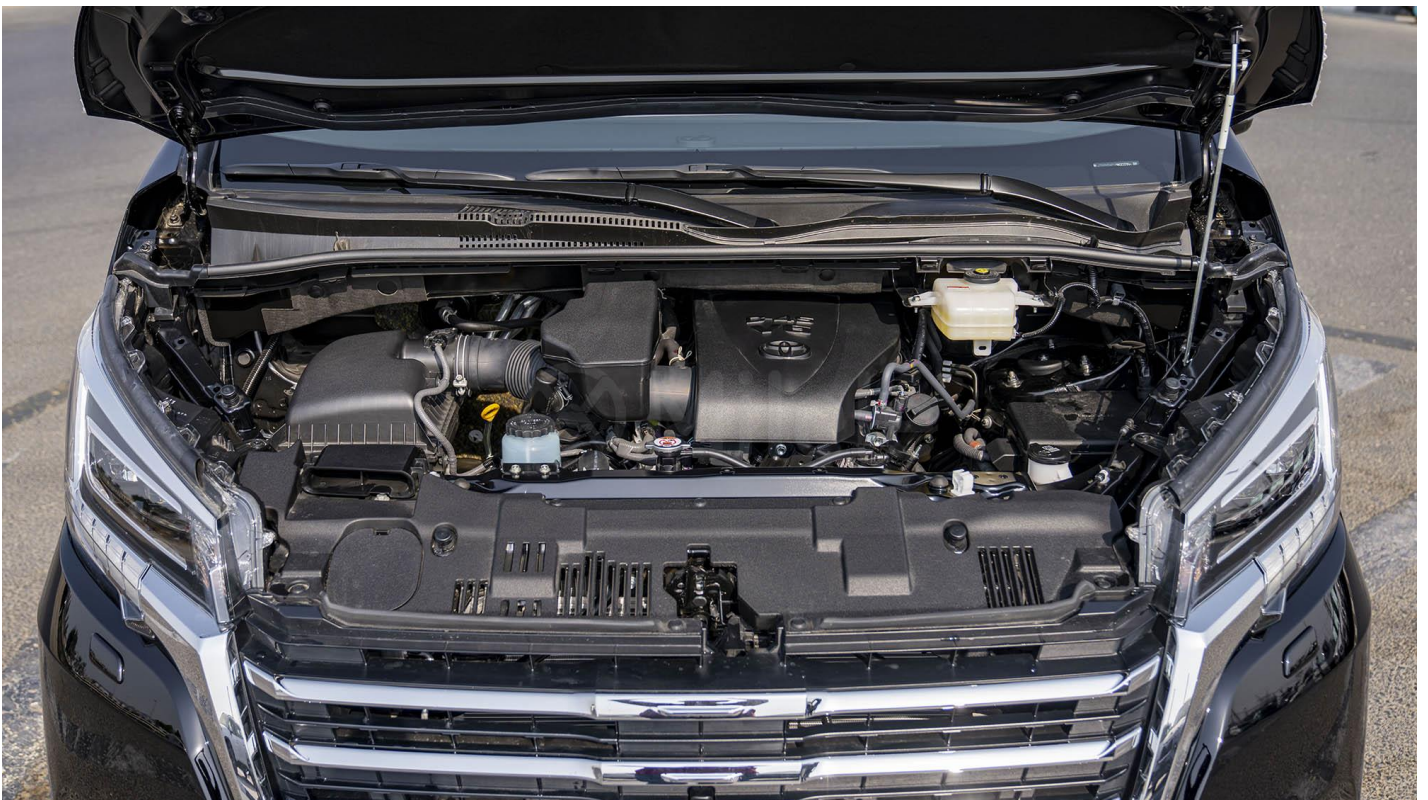

Milele
Automotive, Mobility, and Beyond

Ras Al Khor3, Dubai - UAE

P.O Box 6339

+971504996459

info@milele.com

www.milele.com

www.milele.com

[Click Here](#)