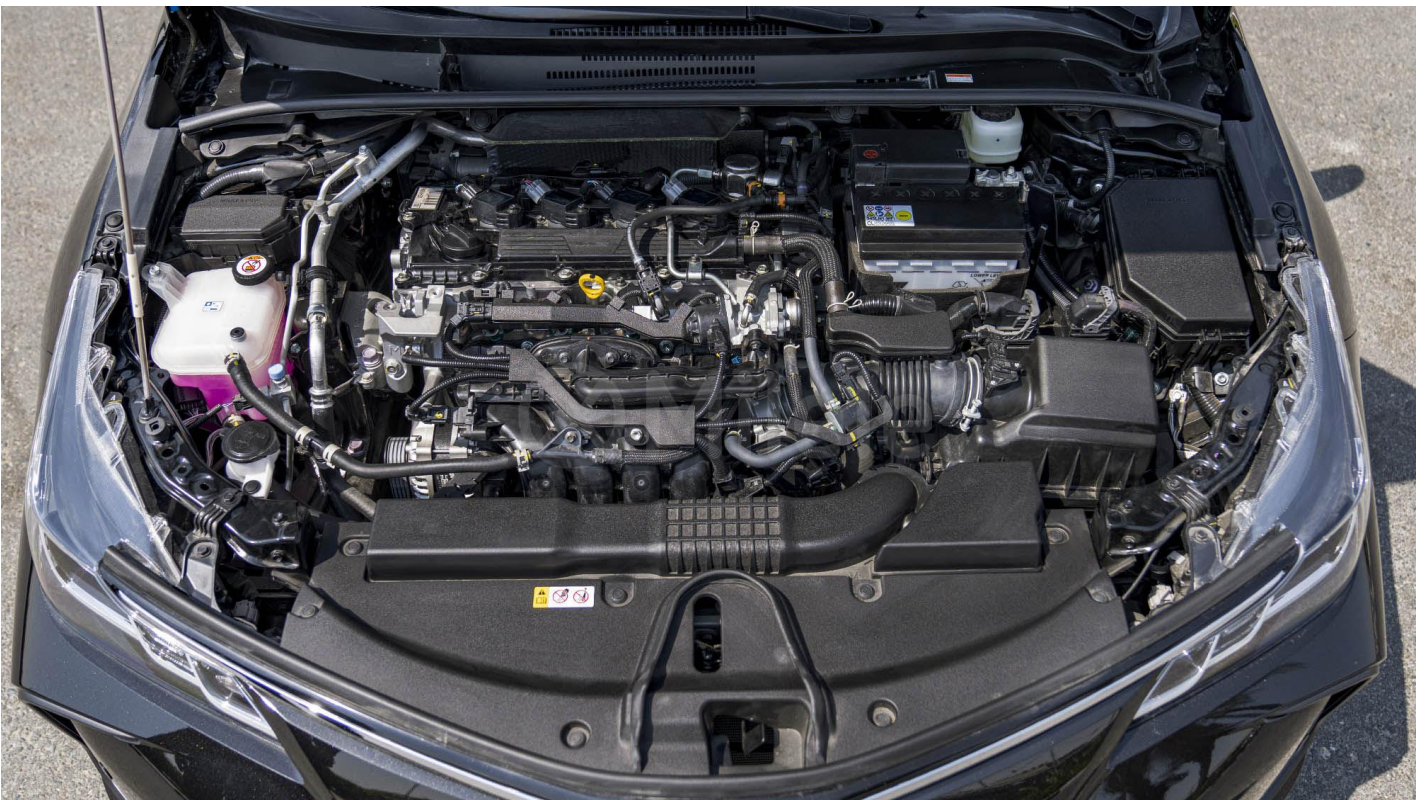

Milele
Automotive, Mobility, and Beyond

Ras Al Khor3, Dubai - UAE

P.O Box 6339

+971504996459

info@milele.com

www.milele.com

www.milele.com

[Click Here](#)