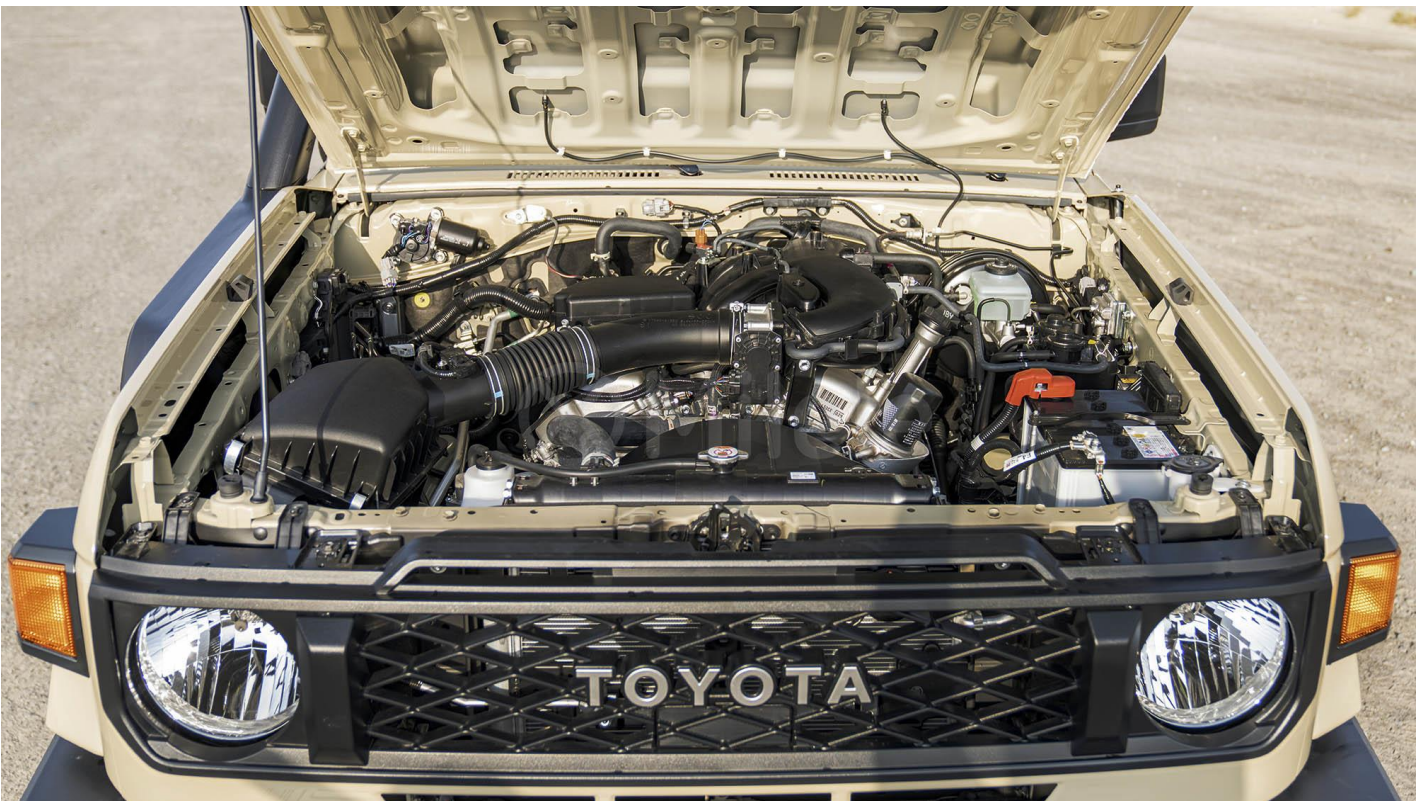

Milele
Automotive, Mobility, and Beyond

Ras Al Khor3, Dubai - UAE

P.O Box 6339

+971504996459

info@milele.com

www.milele.com

www.milele.com

[Click Here](#)