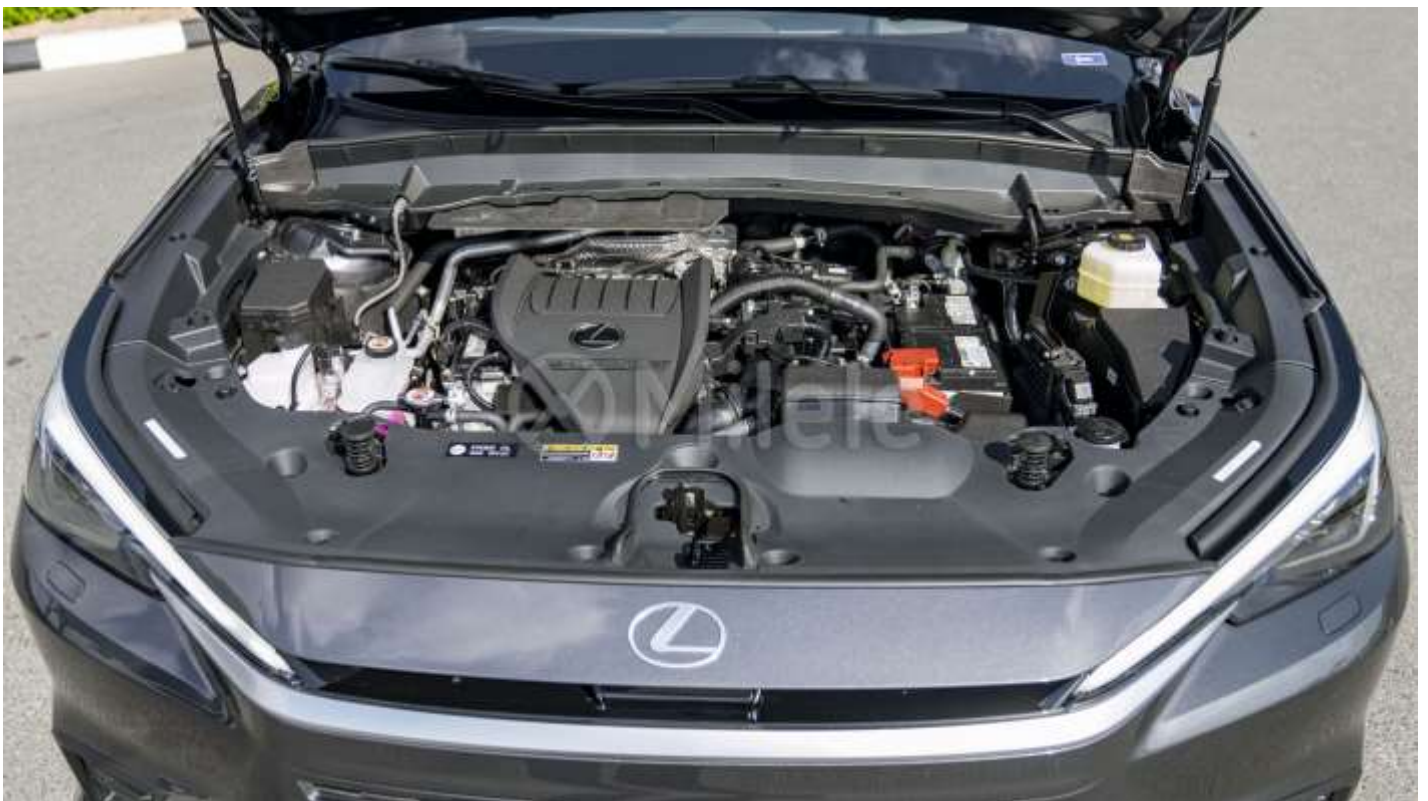

Milele
Automotive, Mobility, and Beyond

Ras Al Khor3, Dubai - UAE

P.O Box 6339

+971504996459

info@milele.com

www.milele.com

www.milele.com