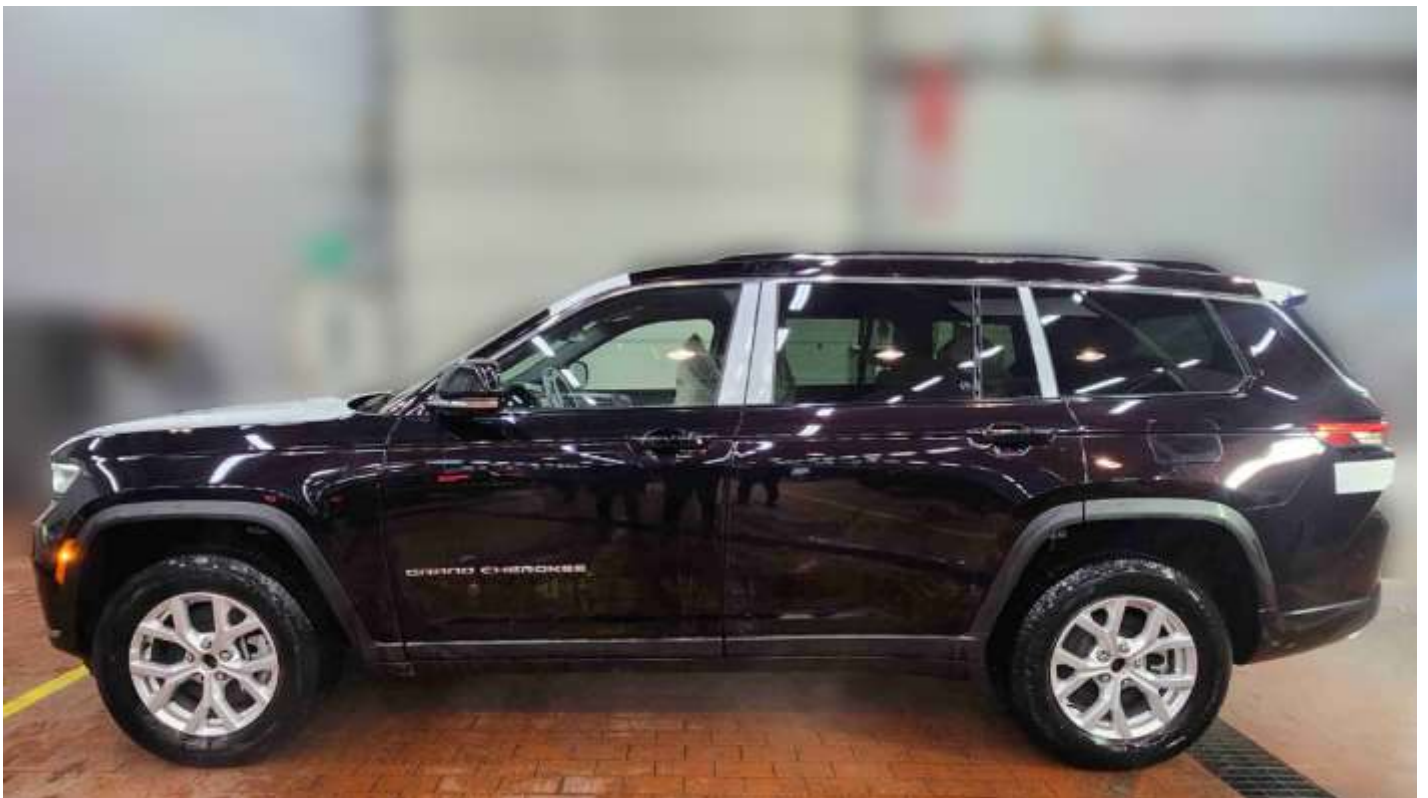

Milele
Automotive, Mobility, and Beyond

Ras Al Khor3, Dubai - UAE

P.O Box 6339

+971504996459

info@milele.com

www.milele.com

www.milele.com