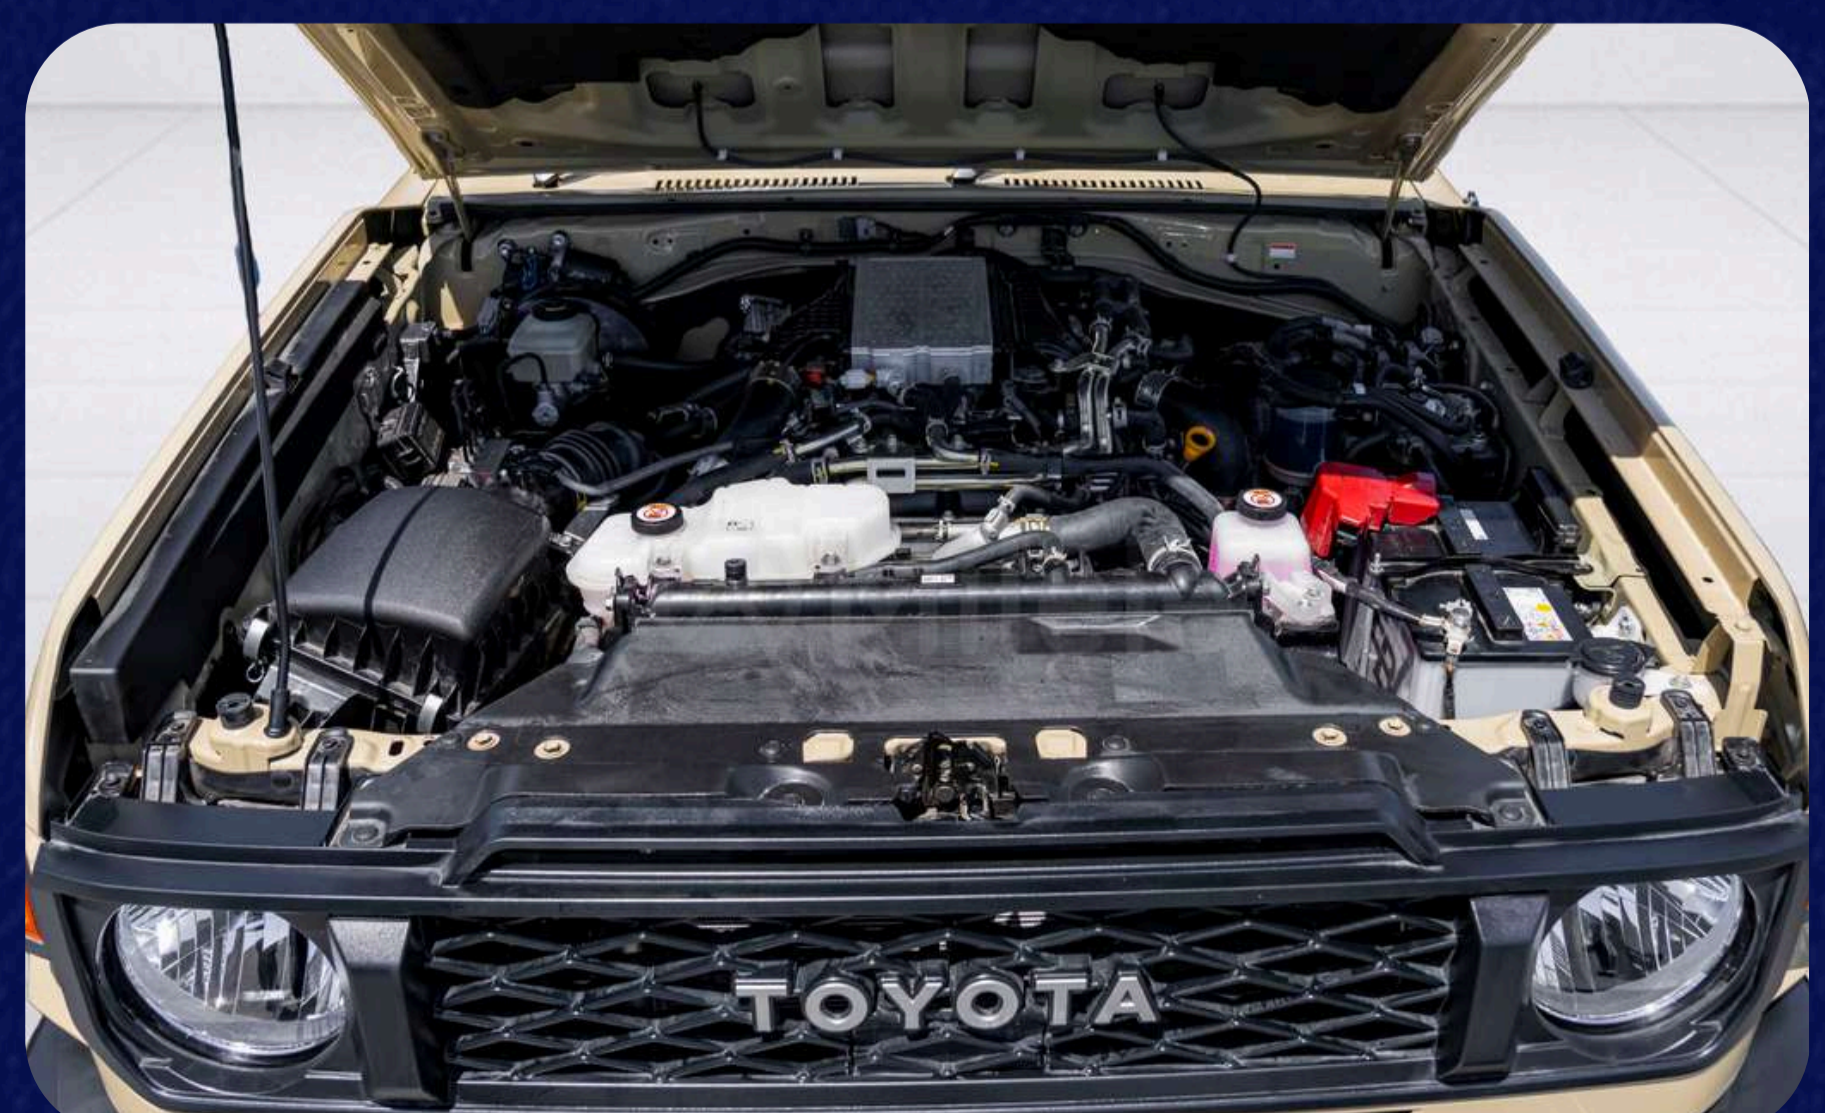

SAFETY FEATURES

	Front Airbags	Yes
	Side & Curtain Airbags	No
	Anti-Lock Braking System	Yes
	Electronic Stability Control	Yes
	Traction Control System	Yes
	Brake Assist	Yes
	Seatbelts with Pretensioners	Yes
	ISOFIX / Child Seat Anchors	No
	Tyre Pressure Monitoring System	Yes
	Rear Door Child Lock	No
	Crash Sensor Fuel Cut-Off	Yes
	Auto Brake Hold	No
	Engine Immobilizer	Yes