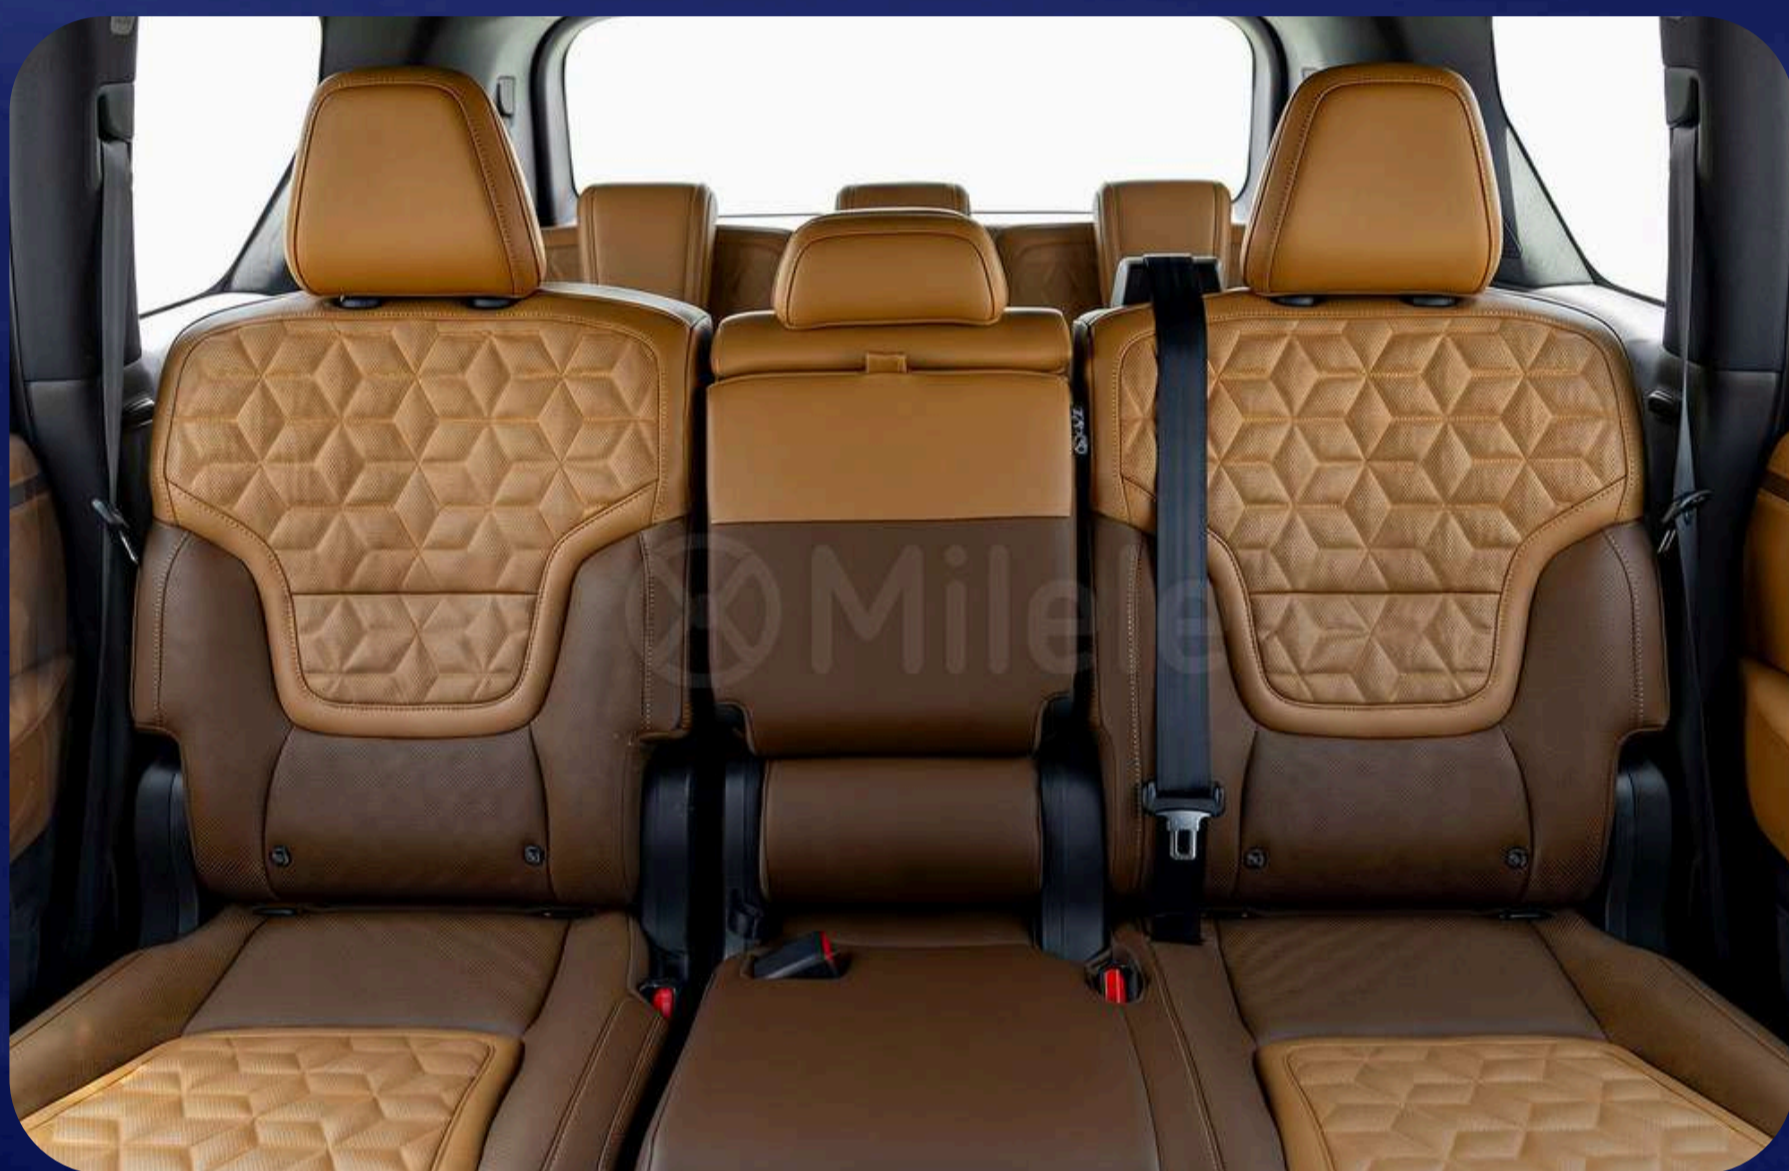

NISSAN PATROL SE PLATINUM CITY

2026 · LHD

Black Exterior · Tan Interior

8.5 s

0-100 km/h

386 HP

3.8L NA V6

4WD

7-Speed Automatic

Vehicle Variant Code: LPATROL3.8P_2

TECHNICAL FEATURES

 Torque	386 Nm
 Fuel Type	Petrol
 Fuel Economy (km/l)	Approx. 7-8
 Steering Type	Electric Power-Assist
 Front Suspension	Independent Double Wishbone
 Rear Suspension	Multi-Link Suspension
 Fuel Tank Capacity	140 L

EXTERIOR FEATURES

	Headlights	LED
	Daytime Running Lights (DRL)	Yes
	Fog Lights	Yes
	Power-Folding Mirrors	Yes
	Side Mirrors	Body Color
	Adaptive Headlights	No
	Headlight Washers	No
	Sunroof	Yes
	Rear Spoiler	Yes
	Door Handles	Body Color
	Side Steps	Yes
	Door Entry	Keyless Entry
	Colour Tone	One-Tone

INTERIOR FEATURES

	Instrument Cluster	14.3"
	Steering Wheel Controls	Yes
	Air Conditioning	Automatic
	Infotainment Screen	14.3"
	Apple CarPlay & Android Auto	Yes
	Speakers	8
	Power Windows	Yes
	Seating Material	Leather
	Front Seats Adjustment	Automatic
	USB Ports	Yes
	Cup Holders	Yes
	Storage Compartments	Yes
	Push Button Start	Yes